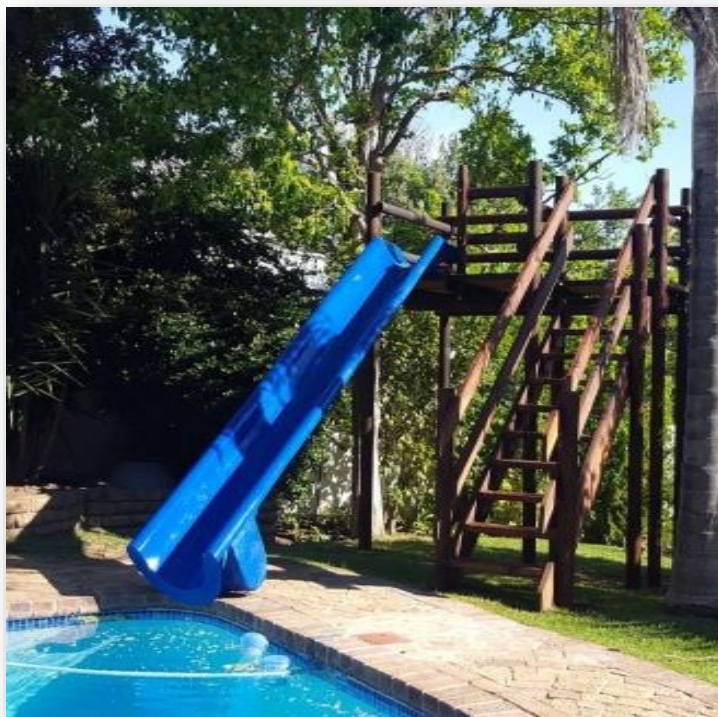

PLAYSCAPE

Playground & Shading Solutions

CREATING THE PERFECT PLAYGROUND & SHADING SOLUTION

POOL SLIDES

We offer a variety of pool slides for young and old.

Our standard kiddies pool slides are an awesome way to create that extra fun element around your pool. We also offer free standing kiddies pool slides which can be moved around.

Pool slides may be fitted with a built-in water feature which easily connects to a hose pipe or your pool pump to create a fun slip and slide into the pool.

Choose from our standard kiddies slides or let us build a fully customized tube slide suitable for adults and kids.

Feel free to discuss any special requests with us.
We love new ideas!

KIDDIES POOL SLIDES WITH TIMBER STAND

Kiddies pool slides can take a weight of up to 50Kg.
Available lengths: 2.4m, 2.8m, 3m & 3.3m (prices vary)
Suitable for kids only

**QUALITY STRUCTURES
BUILT TO LAST
FOR YEARS**

Follow us on Facebook for
up to date projects and photos

CREATIVE OUTDOOR SPACES