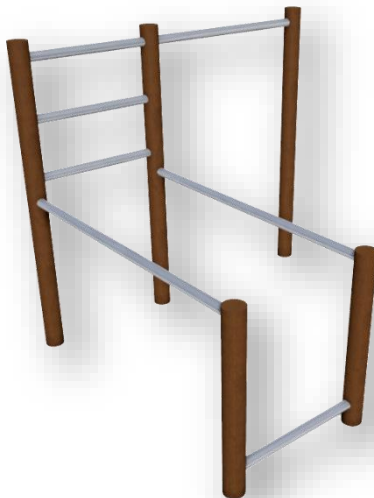

**T's & C's Apply**

[www.playscape.co.za](http://www.playscape.co.za)

**MODEL B****R10,500**

Floor space - 1.5m x 2m

Prices include all materials and installation within a radius of 30km from Milnerton.  
Prices are VAT inclusive.

**NB:** All prices exclude a stock delivery fee.

**T's & C's Apply**

[www.playscape.co.za](http://www.playscape.co.za)

**MODEL C****R8,500**

Floor space - 1.5m x 2m

Prices include all materials and installation within a radius of 30km from Milnerton.  
Prices are VAT inclusive.