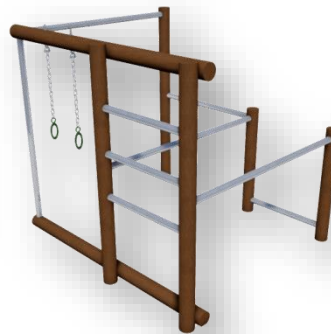

**CREATIVE OUTDOOR SPACES**

**MODEL A****R16,750**

Floor space - 2m x 4.2m

Prices include all materials and installation within a radius of 30km from Milnerton.  
Prices are VAT inclusive.

**NB:** All prices exclude a stock delivery fee.

**T's & C's Apply**

[www.playscape.co.za](http://www.playscape.co.za)

**MODEL B****R10,500**

Floor space - 1.5m x 2m

Prices include all materials and installation within a radius of 30km from Milnerton.  
Prices are VAT inclusive.