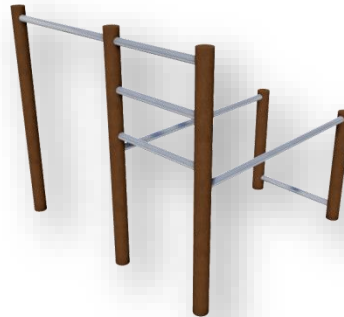

**T's & C's Apply**

[www.playscape.co.za](http://www.playscape.co.za)

**MODEL B****R10,500**

Floor space - 1.5m x 2m

Prices include all materials and installation within a radius of 30km from Milnerton.  
Prices are VAT inclusive.

**NB:** All prices exclude a stock delivery fee.

**T's & C's Apply**

[www.playscape.co.za](http://www.playscape.co.za)

**MODEL C****R8,500**

Floor space - 1.5m x 2m

Prices include all materials and installation within a radius of 30km from Milnerton.  
Prices are VAT inclusive.